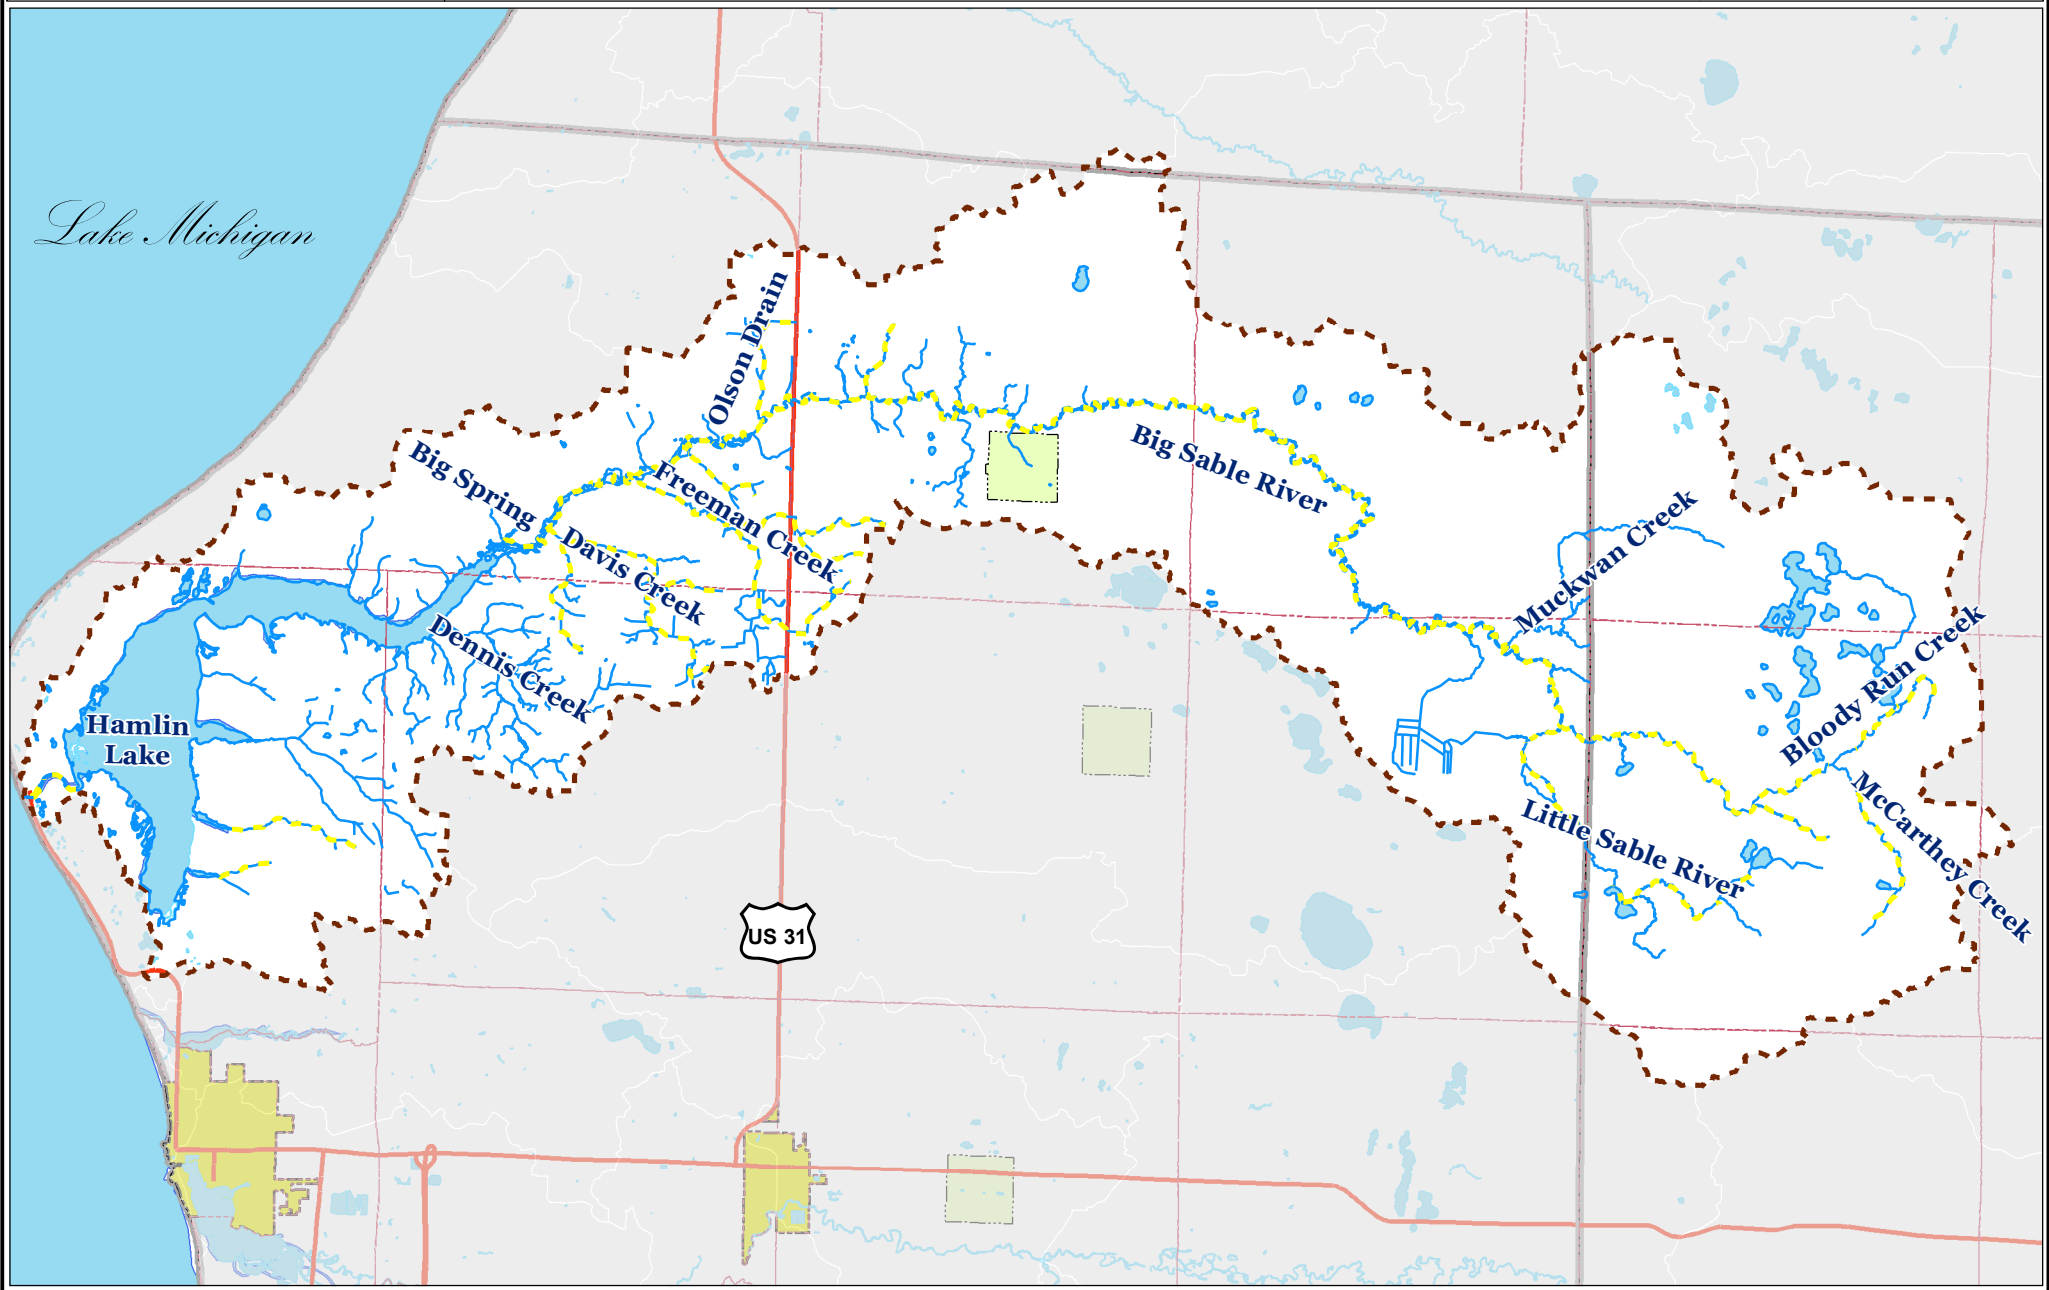

Big Sable Watershed

Sable River Hydrology

Legend

- - - Designated Trout Streams
- Sable River & Tributaries
- Water Bodies
- Sable Watershed
- Highways
- Village Boundaries
- City Boundaries
- Township Boundaries
- County Boundaries

Source:
Michigan Spatial Data Library

Map Created by Rob Carson 5/21/2018

Sable Watershed Planning Process 2018